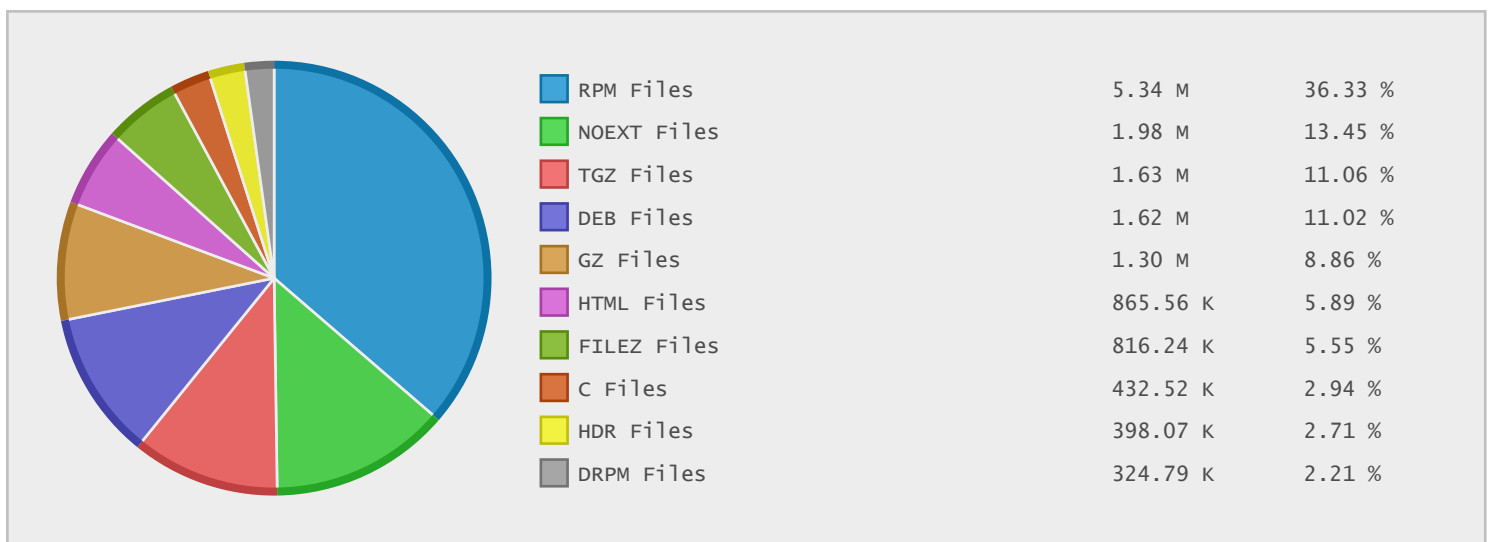

Top 10 File Extensions Sorted By Number of Files