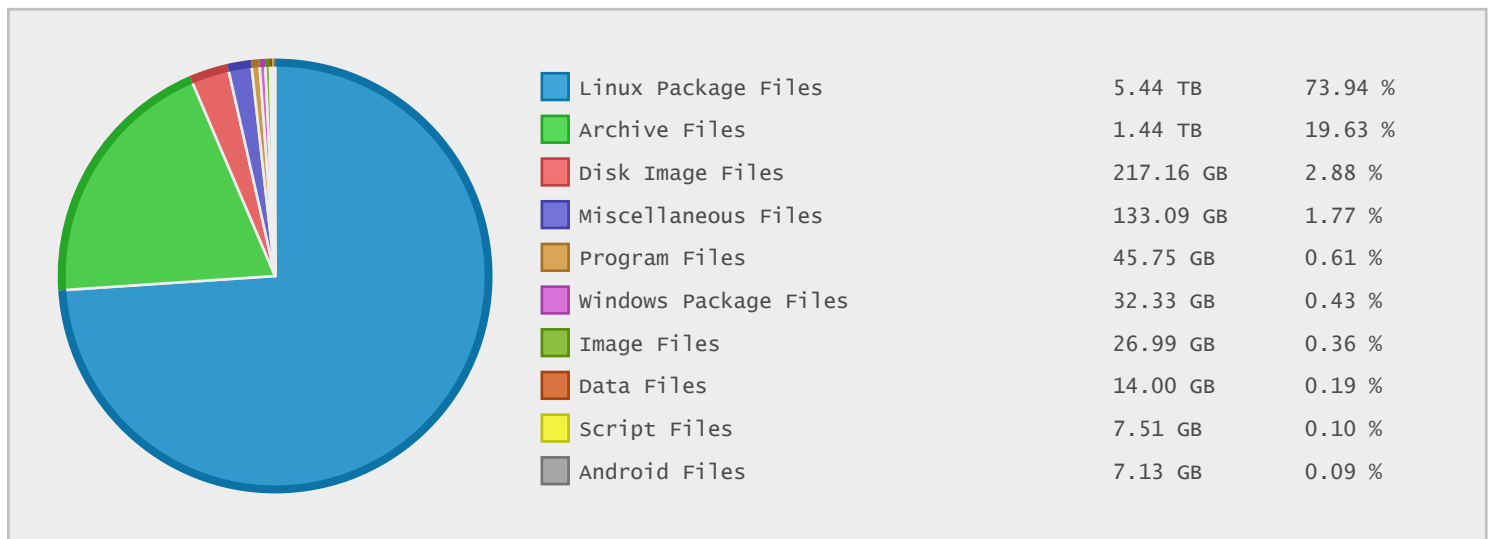

Host Europe Hosting Services - FTP Site Statistics

Property	Value
FTP Server	ftp.hosteurope.de
Description	Host Europe Hosting Services
Country	Germany
Scan Date	16/Jan/2016
Total Dirs	355,121
Total Files	5,644,802
Total Data	7.36 TB

Top 20 Directories Sorted by Disk Space

Name	Dirs	Files	Data	Data (%)
/	355121	5644802	7.36 TB	100.00 %
/mirror	354884	5637540	7.35 TB	99.78 %
/mirror/autoinstall.plesk.com	75992	955874	1.43 TB	19.37 %
/mirror/ftp.debian.org	35838	1283858	1.42 TB	19.28 %
/mirror/ftp.debian.org/debian	34171	1230665	1.29 TB	17.56 %
/mirror/ftp.debian.org/debian/pool	27480	1166716	1.25 TB	16.94 %
/mirror/ftp.debian.org/debian/pool/main	26788	1155070	1.21 TB	16.41 %
/mirror/archive.ubuntu.com	47512	667682	870.64 GB	11.54 %
/mirror/archive.mariadb.org	22575	117684	823.37 GB	10.92 %
/mirror/archive.ubuntu.com/pool	43496	644678	817.19 GB	10.84 %
/mirror/linux.dell.com	64557	624696	723.60 GB	9.60 %
/mirror/linux.dell.com/hardware	64328	622849	720.62 GB	9.56 %
/mirror/archive.ubuntu.com/pool/universe	34608	431908	441.10 GB	5.85 %
/mirror/ftp.kernel.org	5863	414138	325.07 GB	4.31 %
/mirror/ftp.kernel.org/pub	5862	414138	325.07 GB	4.31 %
/mirror/archive.ubuntu.com/pool/main	7508	202146	323.68 GB	4.29 %
/mirror/ftp.kernel.org/pub/linux	4560	188673	307.70 GB	4.08 %
/mirror/centos.org	934	140864	293.27 GB	3.89 %
/mirror/ftp.kernel.org/pub/linux/kernel	3846	171794	291.28 GB	3.86 %
/mirror/autoinstall.plesk.com/SiteBuilder	2689	80995	230.42 GB	3.06 %

Top 10 File Categories Sorted By Disk Space

Last 12 Months Modified Disk Space History

Last 10 Years Modified Disk Space History

Total:	7245.24 GB
Average:	724.52 GB
Maximum:	2043.55 GB
Minimum:	231.83 GB
From:	2007
To:	2016

Last 10 Years Modified File Count History

Total:	5117853 ...
Average:	511785 Files
Maximum:	1123536 ...
Minimum:	171863 Files
From:	2007
To:	2016

Top 10 File Extensions Sorted By Disk Space

Top 10 File Extensions Sorted By Number of Files