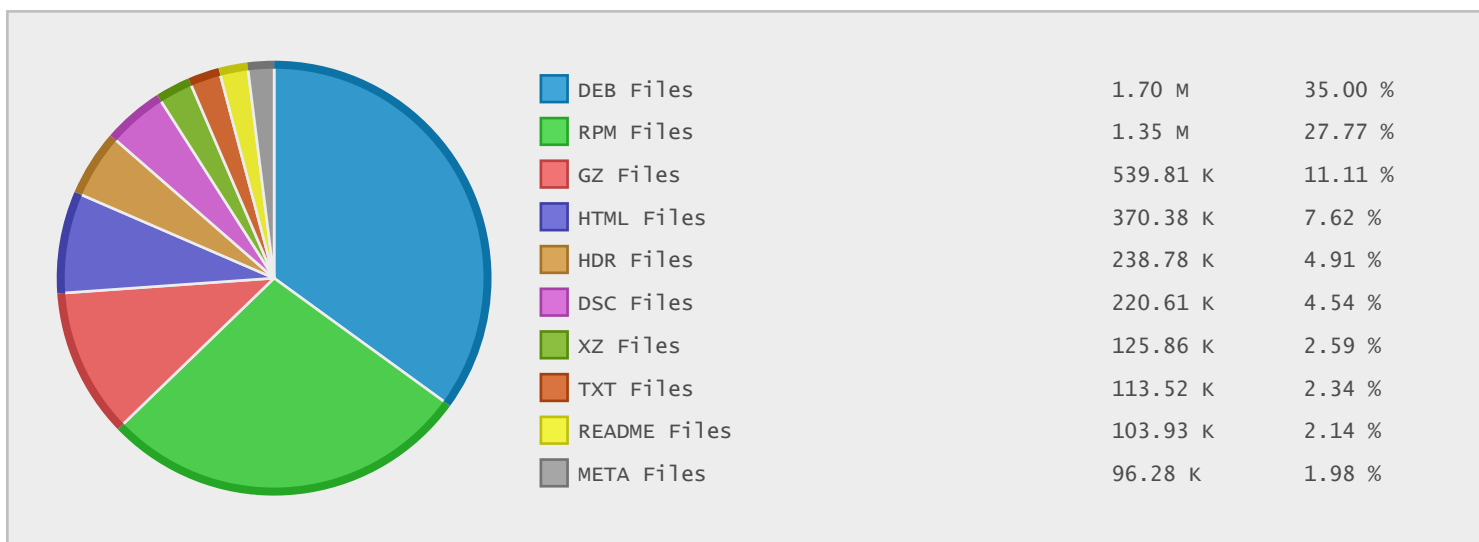

Top 10 File Categories Sorted By Disk Space

Last 12 Months Modified Disk Space History

Last 10 Years Modified Disk Space History

Total:	7245.24 GB
Average:	724.52 GB
Maximum:	2043.55 GB
Minimum:	231.83 GB
From:	2007
To:	2016

Last 10 Years Modified File Count History

Total:	5117853 ...
Average:	511785 Files
Maximum:	1123536 ...
Minimum:	171863 Files
From:	2007
To:	2016

Top 10 File Extensions Sorted By Disk Space

Top 10 File Extensions Sorted By Number of Files