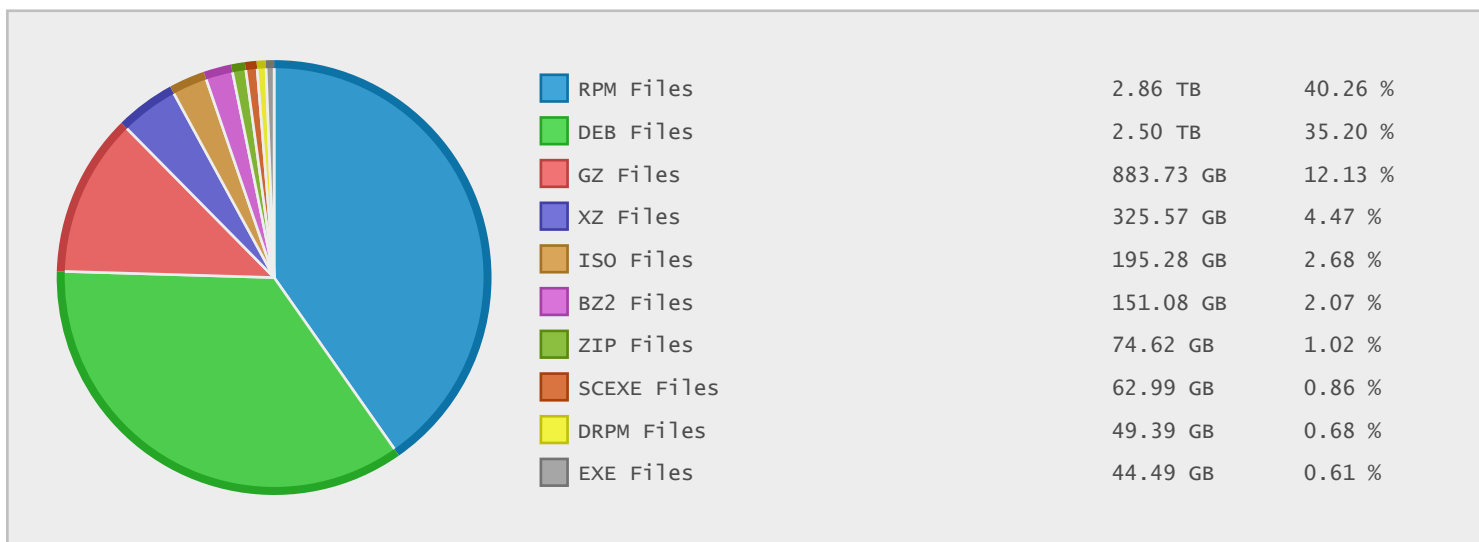

Top 20 Directories Sorted by Disk Space

Name	Dirs	Files	Data	Data (%)
/	355121	5644802	7.36 TB	100.00 %
/mirror	354884	5637540	7.35 TB	99.78 %
/mirror/autoinstall.plesk.com	75992	955874	1.43 TB	19.37 %
/mirror/ftp.debian.org	35838	1283858	1.42 TB	19.28 %
/mirror/ftp.debian.org/debian	34171	1230665	1.29 TB	17.56 %
/mirror/ftp.debian.org/debian/pool	27480	1166716	1.25 TB	16.94 %
/mirror/ftp.debian.org/debian/pool/main	26788	1155070	1.21 TB	16.41 %
/mirror/archive.ubuntu.com	47512	667682	870.64 GB	11.54 %
/mirror/archive.mariadb.org	22575	117684	823.37 GB	10.92 %
/mirror/archive.ubuntu.com/pool	43496	644678	817.19 GB	10.84 %
/mirror/linux.dell.com	64557	624696	723.60 GB	9.60 %
/mirror/linux.dell.com/hardware	64328	622849	720.62 GB	9.56 %
/mirror/archive.ubuntu.com/pool/universe	34608	431908	441.10 GB	5.85 %
/mirror/ftp.kernel.org	5863	414138	325.07 GB	4.31 %
/mirror/ftp.kernel.org/pub	5862	414138	325.07 GB	4.31 %
/mirror/archive.ubuntu.com/pool/main	7508	202146	323.68 GB	4.29 %
/mirror/ftp.kernel.org/pub/linux	4560	188673	307.70 GB	4.08 %
/mirror/centos.org	934	140864	293.27 GB	3.89 %
/mirror/ftp.kernel.org/pub/linux/kernel	3846	171794	291.28 GB	3.86 %
/mirror/autoinstall.plesk.com/SiteBuilder	2689	80995	230.42 GB	3.06 %

Top 10 File Categories Sorted By Disk Space

Last 12 Months Modified Disk Space History

Last 10 Years Modified Disk Space History

Total:	7245.24 GB
Average:	724.52 GB
Maximum:	2043.55 GB
Minimum:	231.83 GB
From:	2007
To:	2016

Last 10 Years Modified File Count History

Total:	5117853 ...
Average:	511785 Files
Maximum:	1123536 ...
Minimum:	171863 Files
From:	2007
To:	2016

Top 10 File Extensions Sorted By Disk Space

Top 10 File Extensions Sorted By Number of Files