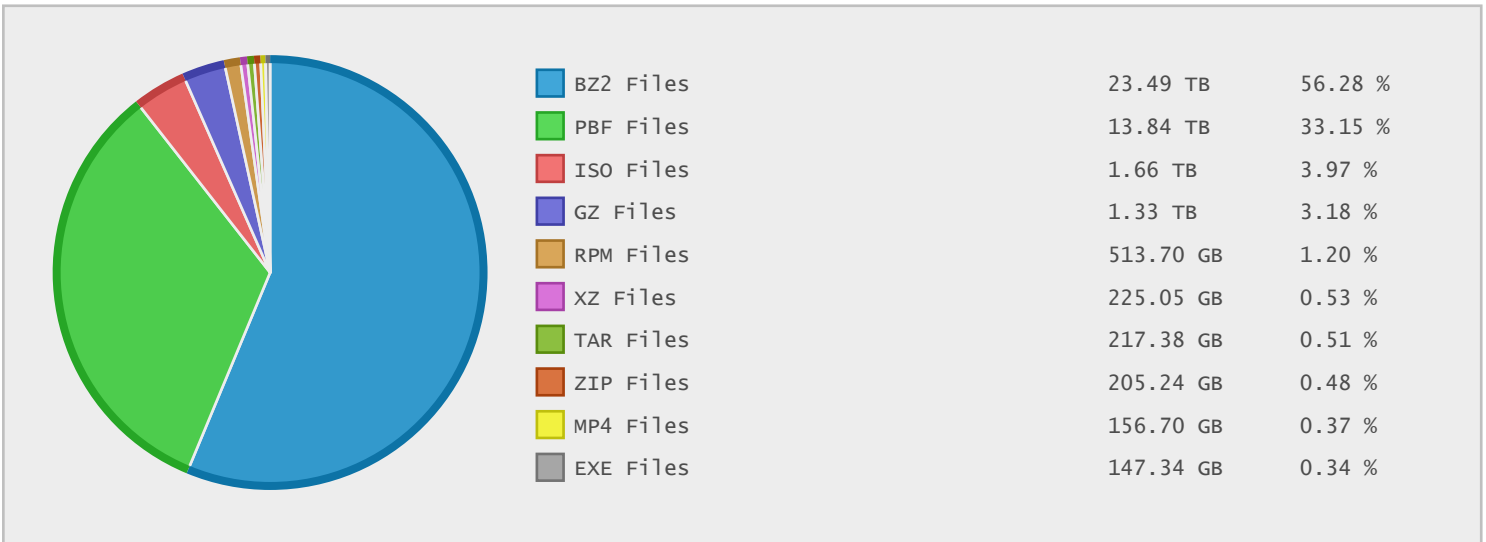

### FreeSBIE Archive - FTP Site Statistics

Property	Value
FTP Server	ftp2.ie.freesbie.org
Description	FreeSBIE Archive
Country	Ireland
Scan Date	14/Sep/2015
Total Dirs	290,431
Total Files	1,075,706
Total Data	42.60 TB

### Last 10 Years Modified Disk Space History

Total:	43517.97 GB
Average:	4351.80 GB
Maximum:	13632.79 GB
Minimum:	106.02 GB
From:	2006
To:	2015

### Last 10 Years Modified File Count History

Total:	967942 Files
Average:	96794 Files
Maximum:	437223 Files
Minimum:	30538 Files
From:	2006
To:	2015

### Top 10 File Extensions Sorted By Disk Space