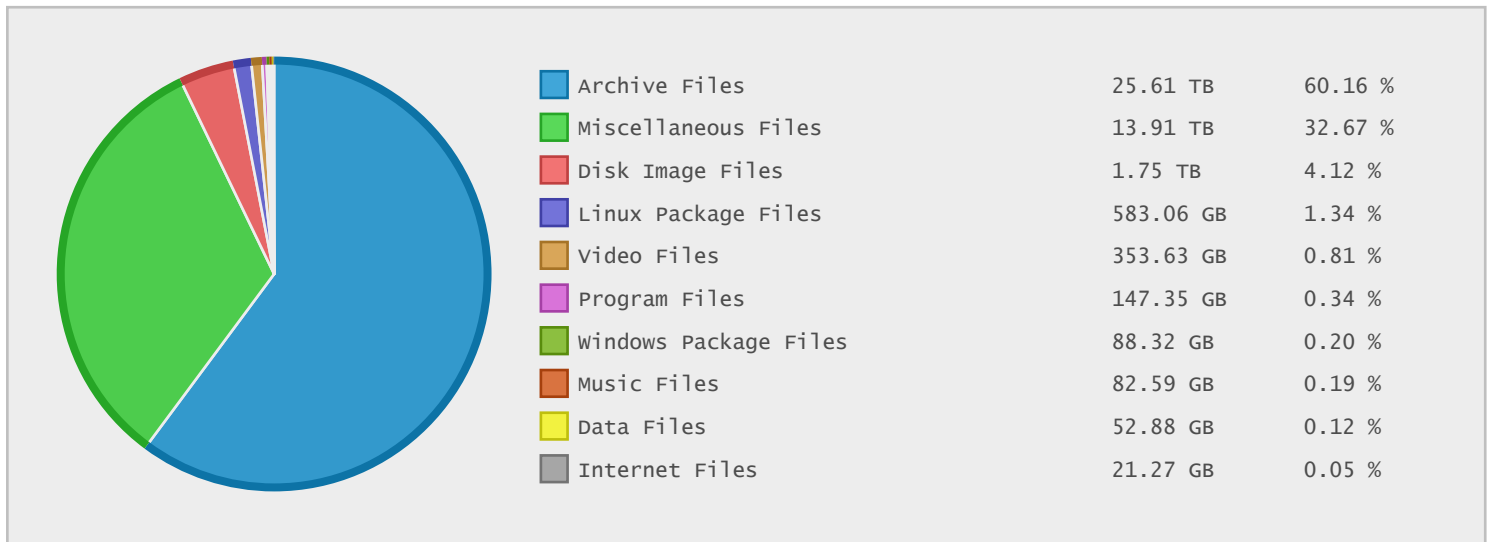

FreeSBIE Archive - FTP Site Statistics

Property	Value
FTP Server	ftp2.ie.freesbie.org
Description	FreeSBIE Archive
Country	Ireland
Scan Date	14/Sep/2015
Total Dirs	290,431
Total Files	1,075,706
Total Data	42.60 TB

Top 20 Directories Sorted by Disk Space

Name	Dirs	Files	Data	Data (%)
/	290431	1075706	42.60 TB	100.00 %
/disk1	102552	534948	14.45 TB	33.91 %
/pub	93940	270381	14.08 TB	33.05 %
/mirrors	93936	270376	14.08 TB	33.05 %
/disk1/openstreetmap.org	58	2643	12.49 TB	29.32 %
/mirrors/openstreetmap.org	58	2643	12.49 TB	29.32 %
/pub/openstreetmap.org	58	2643	12.49 TB	29.32 %
/disk1/openstreetmap.org/planet	9	696	5.86 TB	13.76 %
/mirrors/openstreetmap.org/planet	9	696	5.86 TB	13.76 %
/pub/openstreetmap.org/planet	9	696	5.86 TB	13.76 %
/disk1/openstreetmap.org/pbf	1	286	4.14 TB	9.72 %
/mirrors/openstreetmap.org/pbf	1	286	4.14 TB	9.72 %
/pub/openstreetmap.org/pbf	1	286	4.14 TB	9.72 %
/disk1/openstreetmap.org/cc-by-sa	19	994	2.44 TB	5.73 %
/mirrors/openstreetmap.org/cc-by-sa	19	994	2.44 TB	5.73 %
/pub/openstreetmap.org/cc-by-sa	19	994	2.44 TB	5.73 %
/disk1/openstreetmap.org/planet/2014	0	188	1.66 TB	3.90 %
/mirrors/openstreetmap.org/planet/2014	0	188	1.66 TB	3.90 %
/pub/openstreetmap.org/planet/2014	0	188	1.66 TB	3.90 %
/disk1/openstreetmap.org/pbf/full-history	0	75	1.58 TB	3.71 %

Top 10 File Categories Sorted By Disk Space