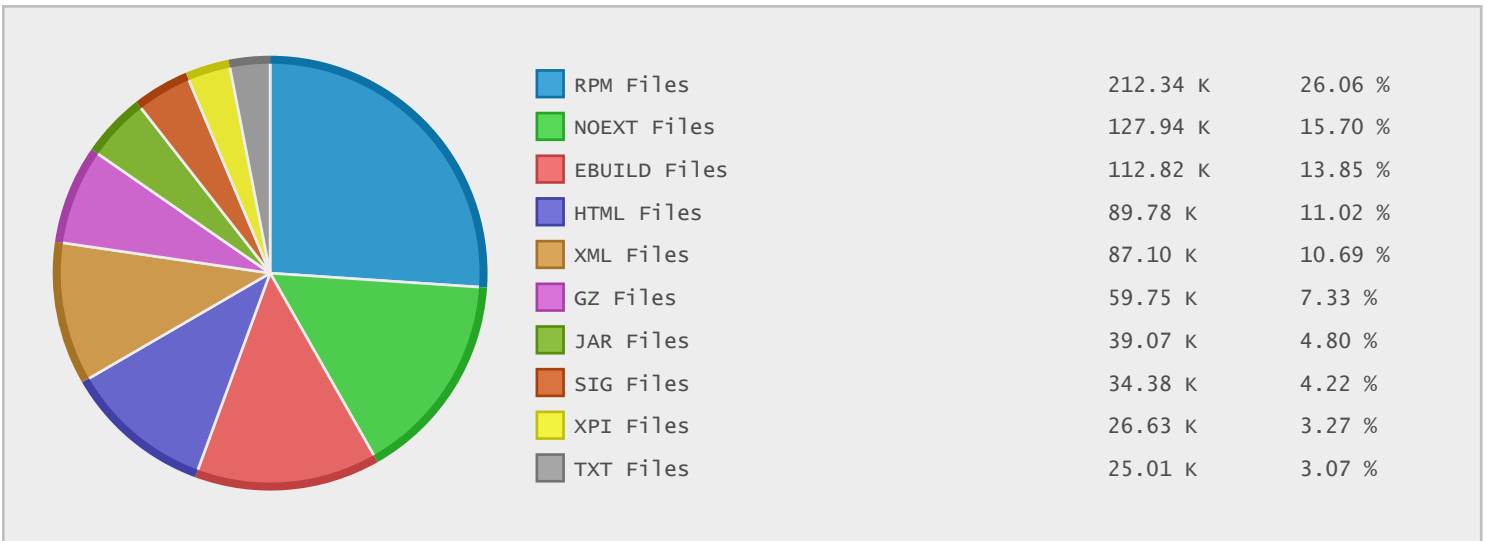

Top 10 File Extensions Sorted By Number of Files