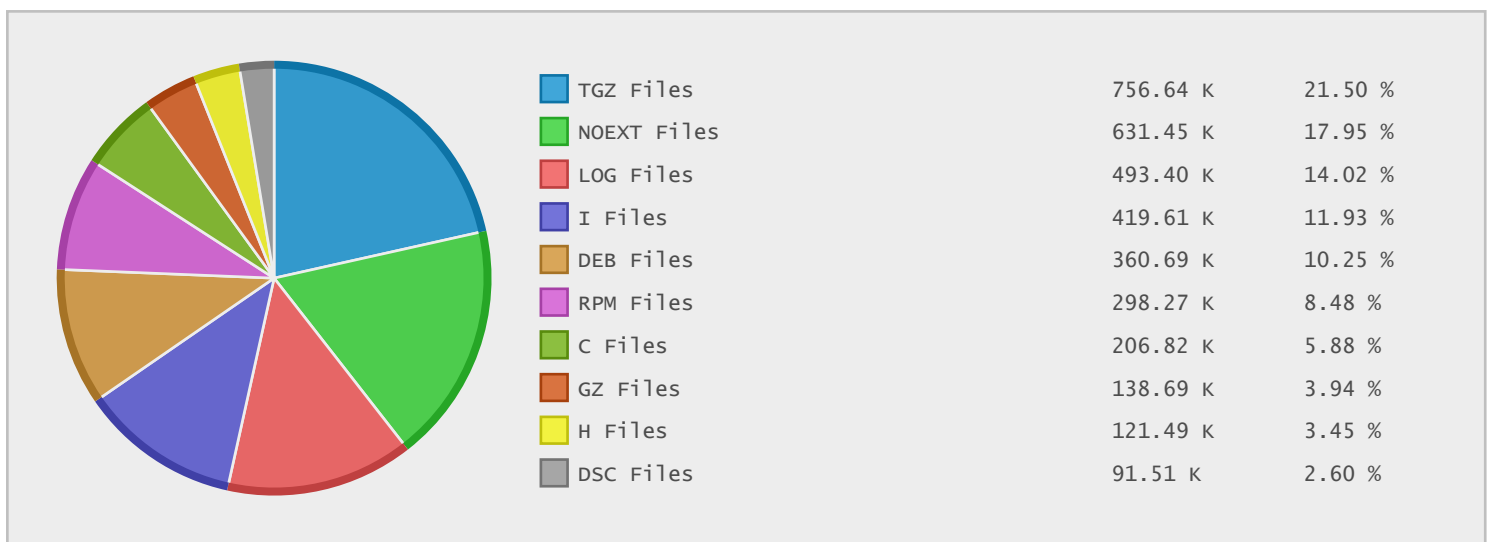

Top 10 File Categories Sorted By Disk Space

Last 12 Months Modified Disk Space History

Last 10 Years Modified Disk Space History

Last 10 Years Modified File Count History

Top 10 File Extensions Sorted By Disk Space

Top 10 File Extensions Sorted By Number of Files

Top 10 File Categories Sorted by Disk Space

Category	Files	Data	Data (%)
Archive Files	951928	1.39 TB	50.41 %
Linux Package Files	724643	0.99 TB	35.76 %
Disk Image Files	1207	283.81 GB	10.04 %
Data Files	642637	60.65 GB	2.15 %
Miscellaneous Files	647172	29.45 GB	1.04 %
Development Files	992267	7.38 GB	0.26 %
Document Files	27571	2.05 GB	0.07 %
Internet Files	50015	2.00 GB	0.07 %
Package Files	8	1.90 GB	0.07 %
Video Files	47	1.23 GB	0.04 %