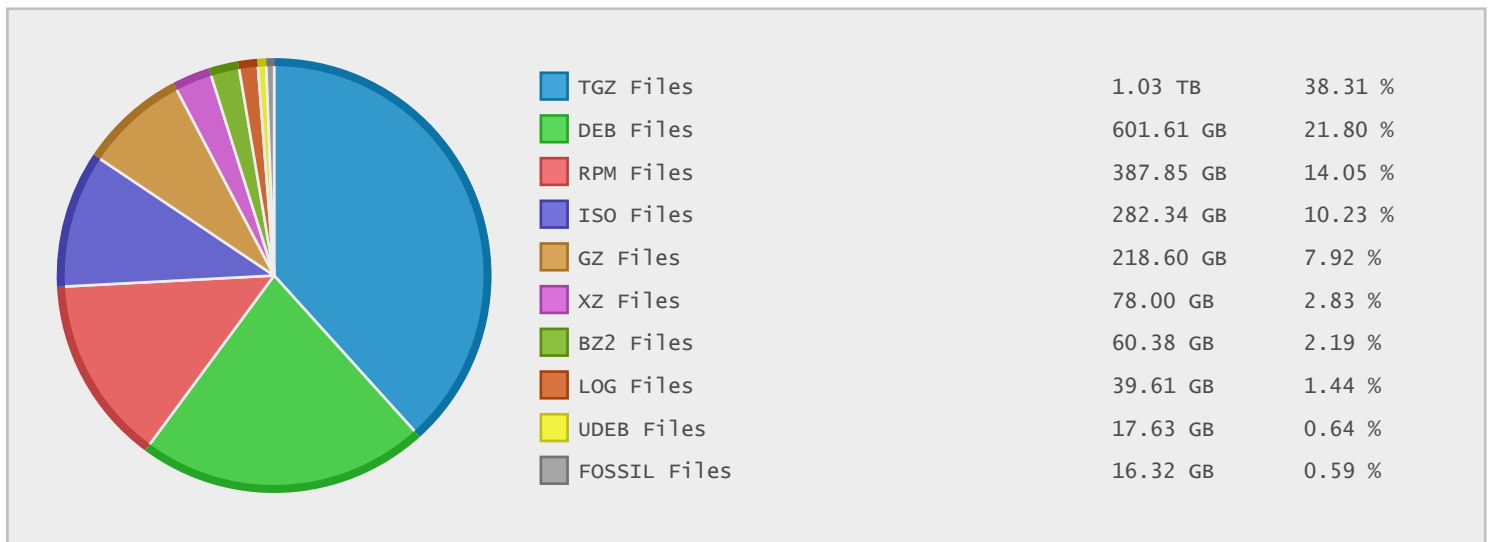

Top 10 File Categories Sorted By Disk Space

Last 12 Months Modified Disk Space History

Last 10 Years Modified Disk Space History

Last 10 Years Modified File Count History

Top 10 File Extensions Sorted By Disk Space

Top 10 File Extensions Sorted By Number of Files

Top 10 File Categories Sorted by Disk Space

Category	Files	Data	Data (%)
Archive Files	951928	1.39 TB	50.41 %
Linux Package Files	724643	0.99 TB	35.76 %
Disk Image Files	1207	283.81 GB	10.04 %
Data Files	642637	60.65 GB	2.15 %
Miscellaneous Files	647172	29.45 GB	1.04 %
Development Files	992267	7.38 GB	0.26 %
Document Files	27571	2.05 GB	0.07 %
Internet Files	50015	2.00 GB	0.07 %
Package Files	8	1.90 GB	0.07 %
Video Files	47	1.23 GB	0.04 %